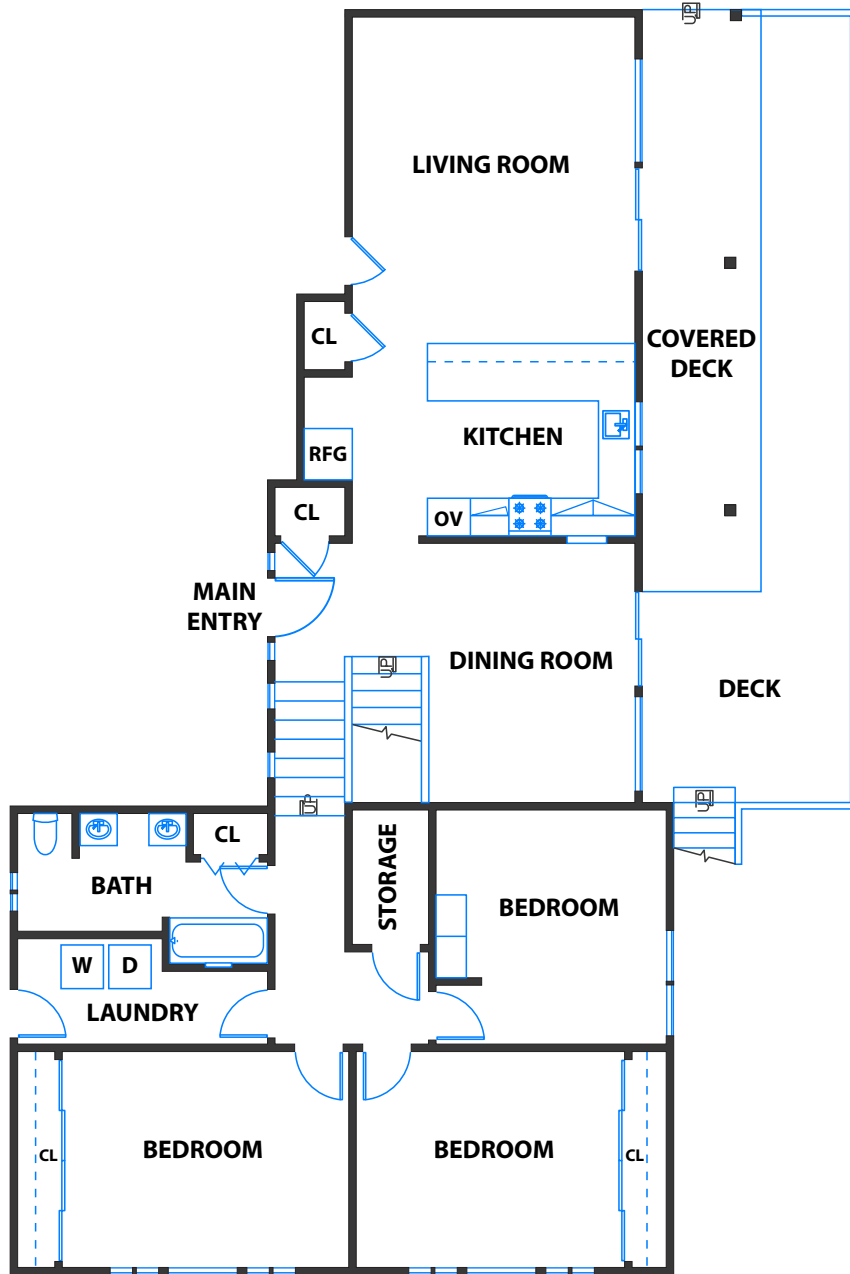

24145 SUMMIT WOODS DRIVE, LOS GATO

MAIN LEVEL

UPPER LEVEL